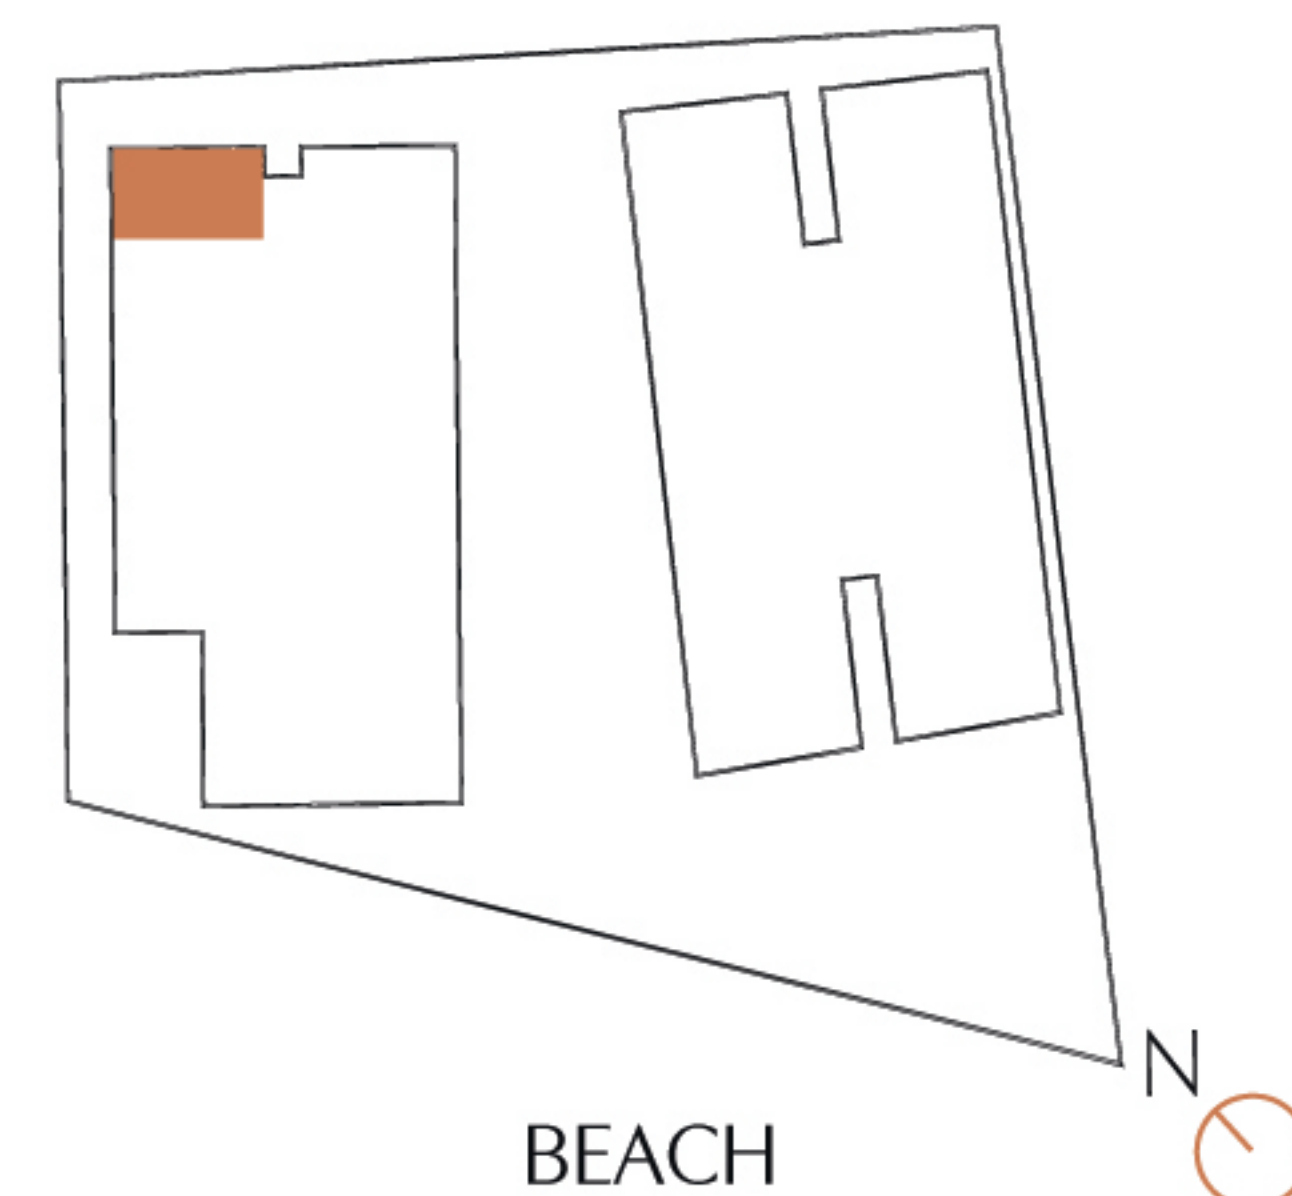

HORIZON SAND

BLOCK
1

FLOOR

4th

APARTMENT

T1 AK

TOTAL AREA

97,27 m²/sqm

Gross Internal Area

75,38 m²/sqm

Exterior Area
Terrace

21,89 m²/sqm
21,89 m²/sqm

CETIM

KREST