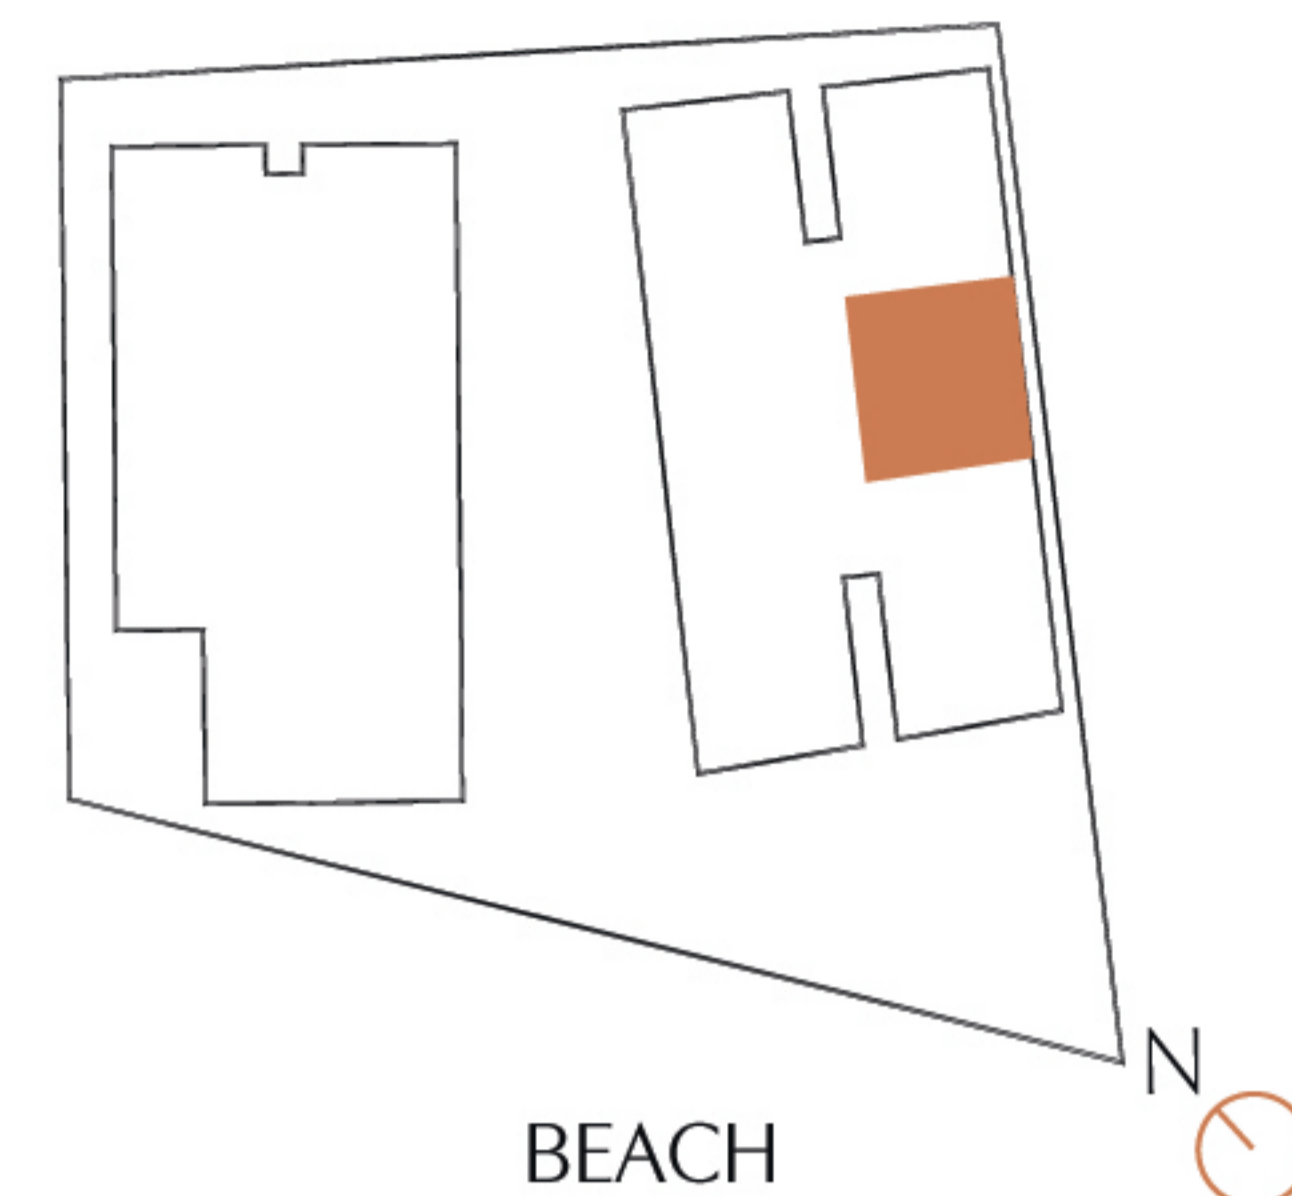

HORIZON SAND

BLOCK 2

FLOOR
1st

APARTMENT
T3 K

TOTAL AREA 149,12 m²/sqm
Gross Internal Area 128,44 m²/sqm
Exterior Area 20,68 m²/sqm
Terrace 20,68 m²/sqm

CETIM

KREST